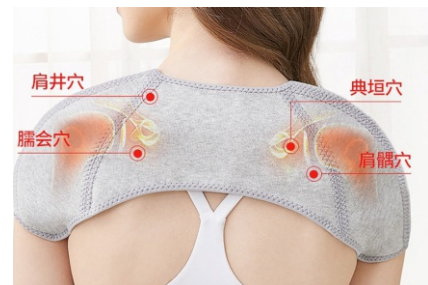

Self Heating Shoulder Pad (M)

自發熱肩部防寒熱敷護肩 (M)

Model : TD-RJ

Features:

- Tourmaline self-heating dot matrix coverage inside the shoulder, constant temperature heating time is long
 - Acupoint maintenance relieves shoulder pain
 - The far-infrared light wave can effectively relieve the discomfort of the shoulder
 - Using high-quality bamboo charcoal fiber, moisture-absorbing and breathable
- 肩內裡托瑪琳自發熱點陣覆蓋, 恆溫發熱熱敷, 保暖效果佳
 - 穴位養護有效緩解肩關節酸痛不適等問題
 - 遠紅外光波保暖: 通過遠紅外光波有效緩解肩周不適
 - 竹炭纖維親膚透氣不悶熱: 採用優質竹炭纖維, 吸濕透氣適宜四季佩戴

Specifications

Product Model 產品型號	TD-RJ
Product Function 產品功能	sterilization disinfection 殺菌消毒
Product Material 產品材質	TC cotton TC棉
Specification 規格	M
Color 顏色	gray 灰色
Shoulder Width 適用於肩寬	about 42cm
Product Size 產品尺寸	56*14*1cm
Product Weight 產品重量	147g
Packing Size 包裝尺寸	15.5*5*15cm
Package Weight 包裝重量	202g

Instructions

Take out the product and put it on your shoulder

Note: it is better to wear it close to the body and wipe it with warm and wet towel before wearing

Warning: Do not irradiate eyes and skin

取出產品, 將產品穿戴於肩上即可