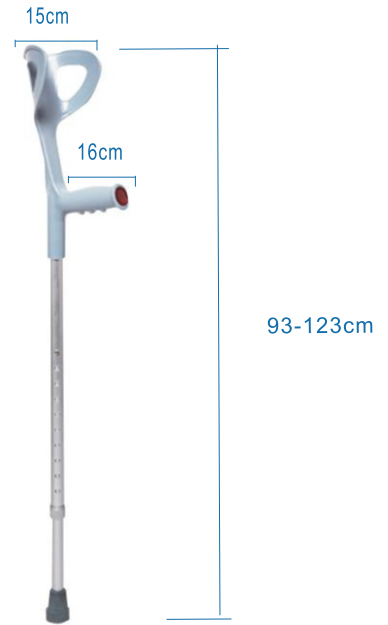

# Aluminum Alloy Rehabilitation Crutch

## 鋁合金康復拐杖

Model : LR-SQ

### Features:

- 10 adjustable telescopic design, the armband is close to the arm, safer and more comfortable
- The pole body is made of aluminum alloy, which is strong and wear-resistant, safer and more convenient
- Wear-resistant non-slip foot pads, strong grip, can effectively play a non-slip effect
- Suitable for the crowd: middle-aged and elderly people, the handicapped, and those who need assistive tools
- 10檔可調節伸縮設計, 固定牢固, 選檔方便
- 臂圈緊貼手臂更具安全性及舒適性
- 杖身採用鋁合金材質, 堅固耐磨
- 鋁合金接頭能有效保證上下杖身連接, 更安全方便
- 環保樹脂防滑腳墊柔軟適中, 耐磨性高, 抓地力強, 能有效起到防滑的作用
- 適合人群: 中老年人、殘疾人群、行動不便需要輔助工具的人

### Specifications

Product model 產品型號	LR-SQ
Product function 產品功能	walking stick with antiskid portable walker 防滑輕便助行器手杖
Material 材質	aluminum alloy+ABS 鋁合金
Product range 產品檔位	10檔可調
Product height 產品高度	106-128CM
Color 顏色	Silver 銀色
Product size 產品尺寸	88*12*11CM
Product weight 產品重量	440g
Package size 包裝尺寸	92.5*19.5*13.5CM
Packing weight 包裝重量	900g