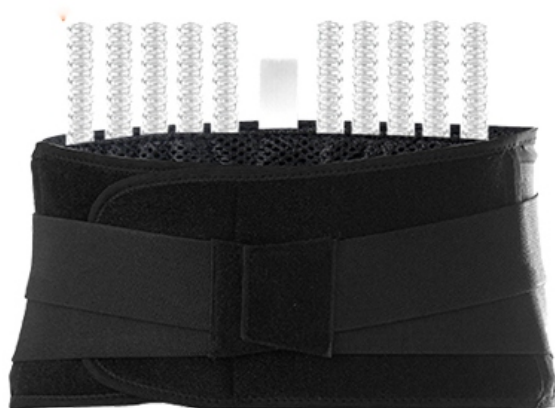

Men's sports waist belt

男士運動護腰收腹帶

Model: TD-KL

Features:

- The design of the simulated support curve steel plate is more suitable for the curvature of the human lumbar spine
- Belt compression protects your waist and abdomen with elastic compression, making it more stylish
- Breathable, high-elasticity mesh material on both sides
- Two sets of elastic bands make the supporting steel plate and spring bar more fit to the waist
- Gradient relief pressure steel plate + 10 spring support, more comfortable

- 模擬支撐曲線鋼板設計更貼合人體腰椎弧度
- 束帶加壓保護呵護您的腰部，腹部彈力加壓，更有型
- 透氣、高彈兩側採用高彈透氣網孔材質
- 兩組彈力帶使支撐鋼板及彈簧條更加貼合腰部
- 梯度舒緩壓力鋼板+10根彈簧支撐，更舒適

Specifications

Product Model 產品型號	TD-KL
Product Material 產品材質	nylon, SBR, polyester fiber, steel plate 尼龍,SBR,聚酯纖維,鋼板
Model 型號	L(waist circumference 2 feet 7 to 3 feet 2) L(腰圍2尺7到3尺2)
Color 顏色	Pink 粉色
Applicable people 適用人群	Adults 成人
Packing size 包裝尺寸	25.5*20*7cm
Package weight 包裝重量	502g

Instructions

1. Wear the waist protection belt directly on the surface of the skin or underwear
2. Adjust the Velcro to a suitable position according to your needs

- 1、直接將護腰帶佩帶在皮膚表面或內衣表面
- 2、將魔术貼根據自己的需求調節至合適的位置即可